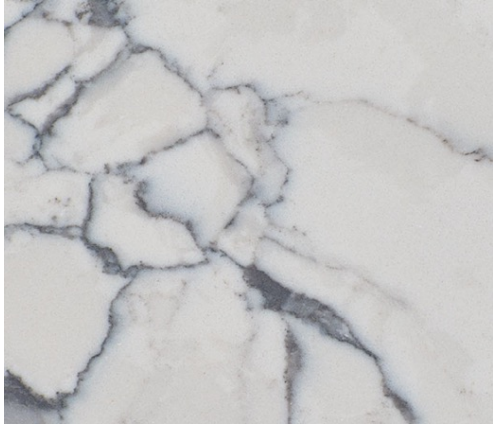

GRACE SIMMMERING
INTERIOR DESIGN

backtees design 1

RECOMMENDED FOR: MOUNTAIN CONTEMPORARY

COUNTERTOP

BACKSPLASH

ISLAND CABINETS

PERIMETER CABINETS

HARDWARE

PHOTOGRAPHS AND RENDERINGS ARE FOR INSPIRATION PURPOSES ONLY. THEY ILLUSTRATE DESIGN INTENT ONLY AND MAY NOT REFLECT THE FINAL FINISHES OR MATERIALS.

COUNTERTOP

WALLS

VANITY

HARDWOOD

BACKSPLASH

COUNTERTOP

FLOOR TILE