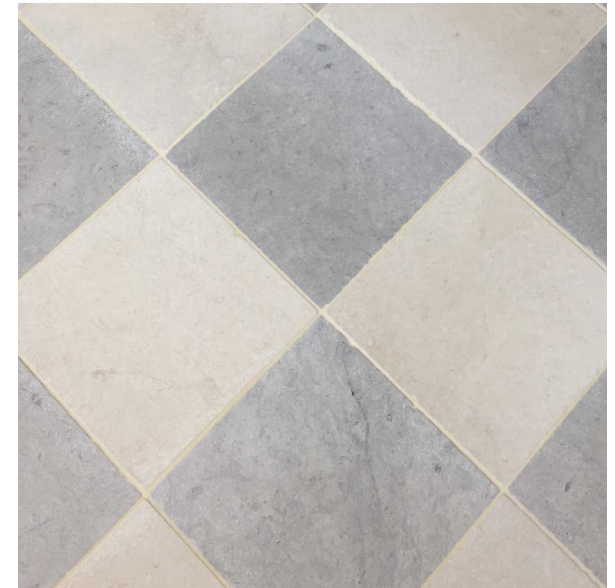

GRACE SIMMERING  
INTERIOR DESIGN

*backtees design 3*

RECOMMENDED FOR: MOUNTAIN TRANSITIONAL

BACKSPLASH

COUNTERTOP

CABINETS

HOOD & ISLAND

HARDWARE

PHOTOGRAPHS AND RENDERINGS ARE FOR INSPIRATION PURPOSES ONLY. THEY ILLUSTRATE DESIGN INTENT ONLY AND MAY NOT REFLECT THE FINAL FINISHES OR MATERIALS.

COUNTERTOP

WALL COLOR

CABINETS

FLOOR TILE

COUNTERTOP

BACKSPLASH

VANITY

FLOOR

PHOTOGRAPHS AND RENDERINGS ARE FOR INSPIRATION PURPOSES ONLY. THEY ILLUSTRATE DESIGN INTENT ONLY AND MAY NOT REFLECT THE FINAL FINISHES OR MATERIALS.

HARDWARE

COUNTERTOP

WALL TILE

VANITY

FLOOR TILE