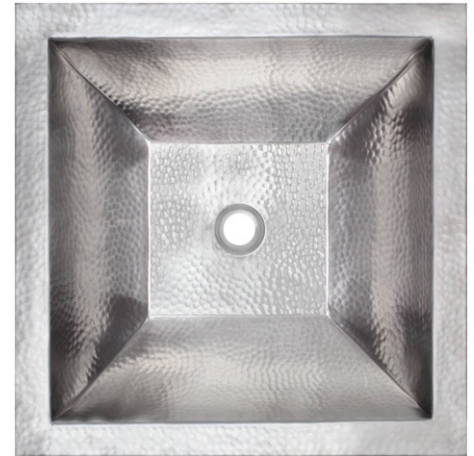

GRACE SIMMERING  
INTERIOR DESIGN

*backtees design 3*

RECOMMENDED FOR: MOUNTAIN TRANSITIONAL

BACKSPLASH

COUNTERTOP

CABINETS

HOOD & ISLAND

HARDWARE

PHOTOGRAPHS AND RENDERINGS ARE FOR INSPIRATION PURPOSES ONLY. THEY ILLUSTRATE DESIGN INTENT ONLY AND MAY NOT REFLECT THE FINAL FINISHES OR MATERIALS.

COUNTERTOP

WALL COLOR

CABINETS

FLOOR TILE

COUNTERTOP

BACKSPLASH

VANITY

FLOOR

PHOTOGRAPHS AND RENDERINGS ARE FOR INSPIRATION PURPOSES ONLY. THEY ILLUSTRATE DESIGN INTENT ONLY AND MAY NOT REFLECT THE FINAL FINISHES OR MATERIALS.

HARDWARE

COUNTERTOP

WALL TILE

VANITY

FLOOR TILE

COUNTERTOP

WALL TILE

VANITY

FLOOR TILE & BACK WALL

HARDWARE

PHOTOGRAPHS AND RENDERINGS ARE FOR INSPIRATION PURPOSES ONLY. THEY ILLUSTRATE DESIGN INTENT ONLY AND MAY NOT REFLECT THE FINAL FINISHES OR MATERIALS.