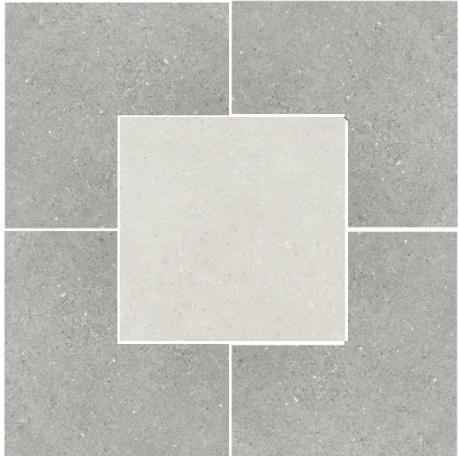

BACK TEES at THE VILLAGE CASTLE PINES

WALL TILE

COUNTERTOP

FLOOR TILE

VANITY

HARDWARE

PHOTOGRAPHS AND RENDERINGS ARE FOR INSPIRATION PURPOSES ONLY. THEY ILLUSTRATE DESIGN INTENT ONLY AND MAY NOT REFLECT THE FINAL FINISHES OR MATERIALS.