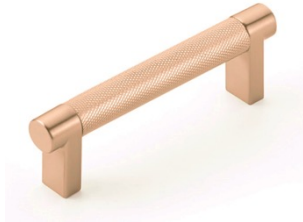

BACK TEES at THE VILLAGE CASTLE PINES

WALL TILE

COUNTERTOP

FLOOR TILE

VANITY

HARDWARE

PHOTOGRAPHS AND RENDERINGS ARE FOR INSPIRATION PURPOSES ONLY. THEY ILLUSTRATE DESIGN INTENT ONLY AND MAY NOT REFLECT THE FINAL FINISHES OR MATERIALS.

COPPER
ACCENTS

BACKSPLASH

COUNTERTOP

FLOOR TILE

CABINETS

GRACE SIMMERING
INTERIOR DESIGN

lower level bar

BACK TEES at THE VILLAGE CASTLE PINES