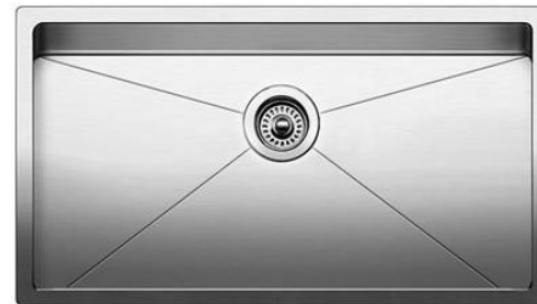

GRACE SIMMMERING
INTERIOR DESIGN

back tees design 2

RECOMMENDED FOR: MODERN PRAIRIE

BACKSPLASH

WALLS & TRIM

CABINETS

COUNTERTOP

HARDWARE

PHOTOGRAPHS AND RENDERINGS ARE FOR INSPIRATION PURPOSES ONLY. THEY ILLUSTRATE DESIGN INTENT ONLY AND MAY NOT REFLECT THE FINAL FINISHES OR MATERIALS.

VESSEL SINK

COUNTERTOP

WALLS & TRIM

FLOATING VANITY

GRACE SIMMERING
INTERIOR DESIGN